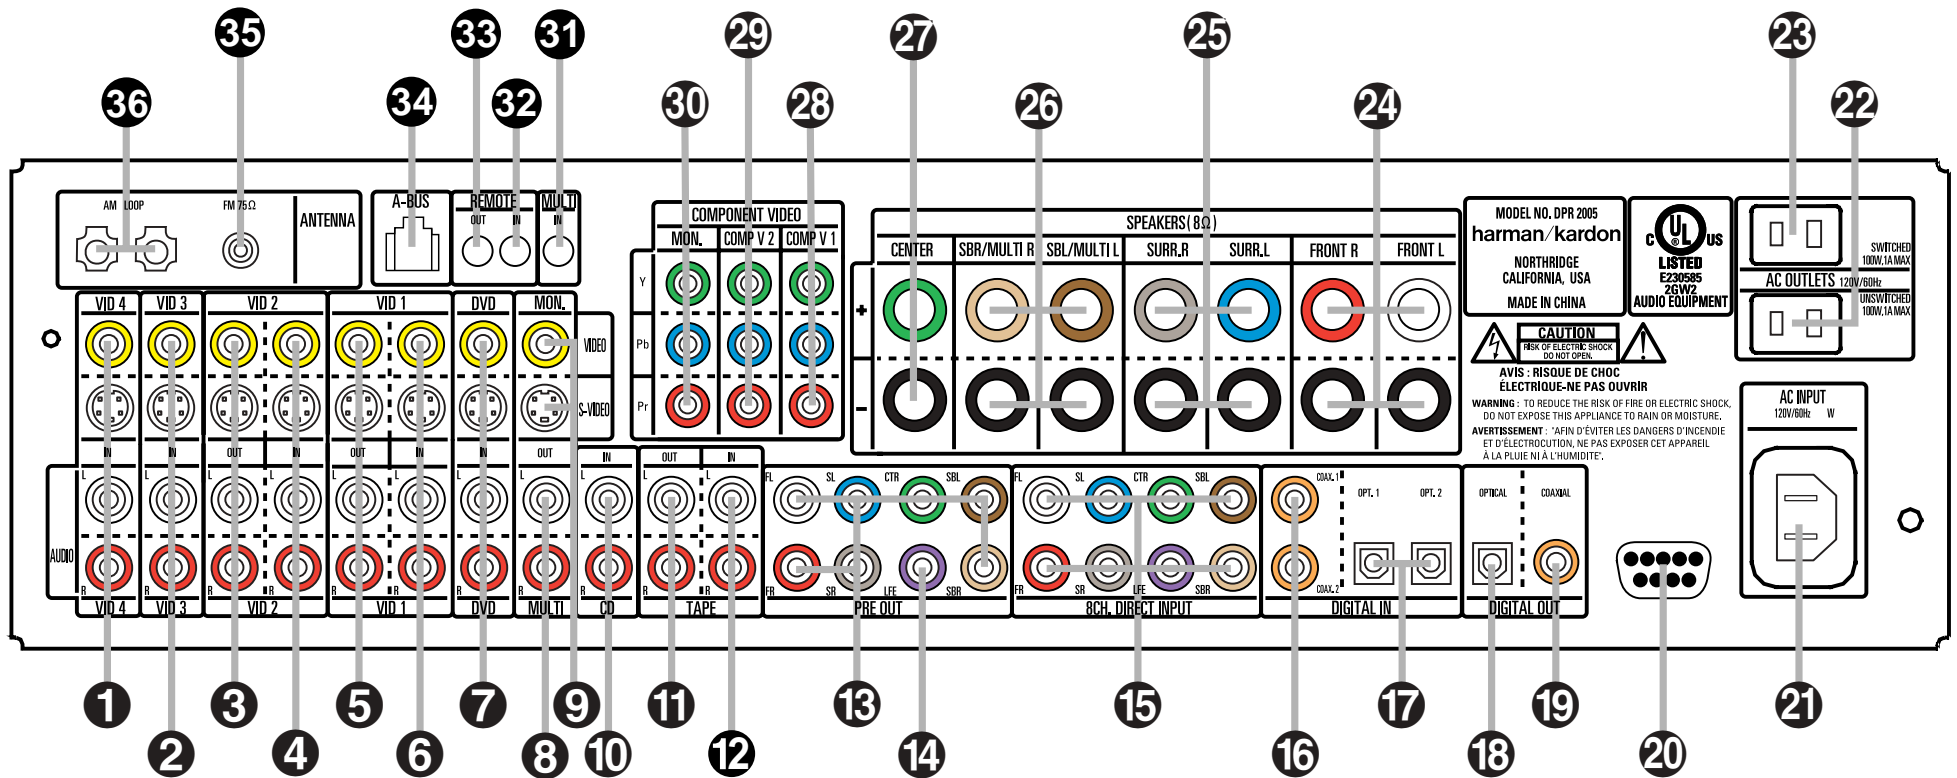

# DPR 2005 REAR-PANEL CONNECTIONS

- |                           |                                 |  |
|---------------------------|---------------------------------|--|
| 1 Video 4 Inputs          | 13 Preamp Outputs               | 25 Surround Speaker Outputs                |
| 2 Video 3 Inputs          | 14 Subwoofer Output             | 26 Surround Back/Multiroom Speaker Outputs |
| 3 Video 2 Outputs         | 15 8-Channel Direct Inputs      | 27 Center Speaker Outputs                  |
| 4 Video 2 Inputs          | 16 Coaxial Digital Audio Inputs | 28 Component Video 1 Inputs                |
| 5 Video 1 Outputs         | 17 Optical Digital Audio Inputs | 29 Component Video 2 Inputs                |
| 6 Video 1 Inputs          | 18 Optical Digital Audio Output | 30 Component Video Monitor Outputs         |
| 7 DVD Inputs              | 19 Coaxial Digital Audio Output | 31 Multiroom IR Input                      |
| 8 Multiroom Audio Outputs | 20 RS-232 Port                  | 32 Remote IR Input                         |
| 9 Video Monitor Outputs   | 21 AC Power Cord Jack           | 33 Remote IR Output                        |
| 10 CD Inputs              | 22 Unswitched AC Outlet         | 34 A-BUS Connector                         |
| 11 Tape Outputs           | 23 Switched AC Outlet           | 35 FM Antenna Jack                         |
| 12 Tape Inputs            | 24 Front Speaker Outputs        | 36 AM Antenna Terminals                    |

NOTE: To assist in making the correct connections for multichannel input, output and speaker connections, all connection jacks and terminals are color-coded in conformance with the latest CEA standards as follows: